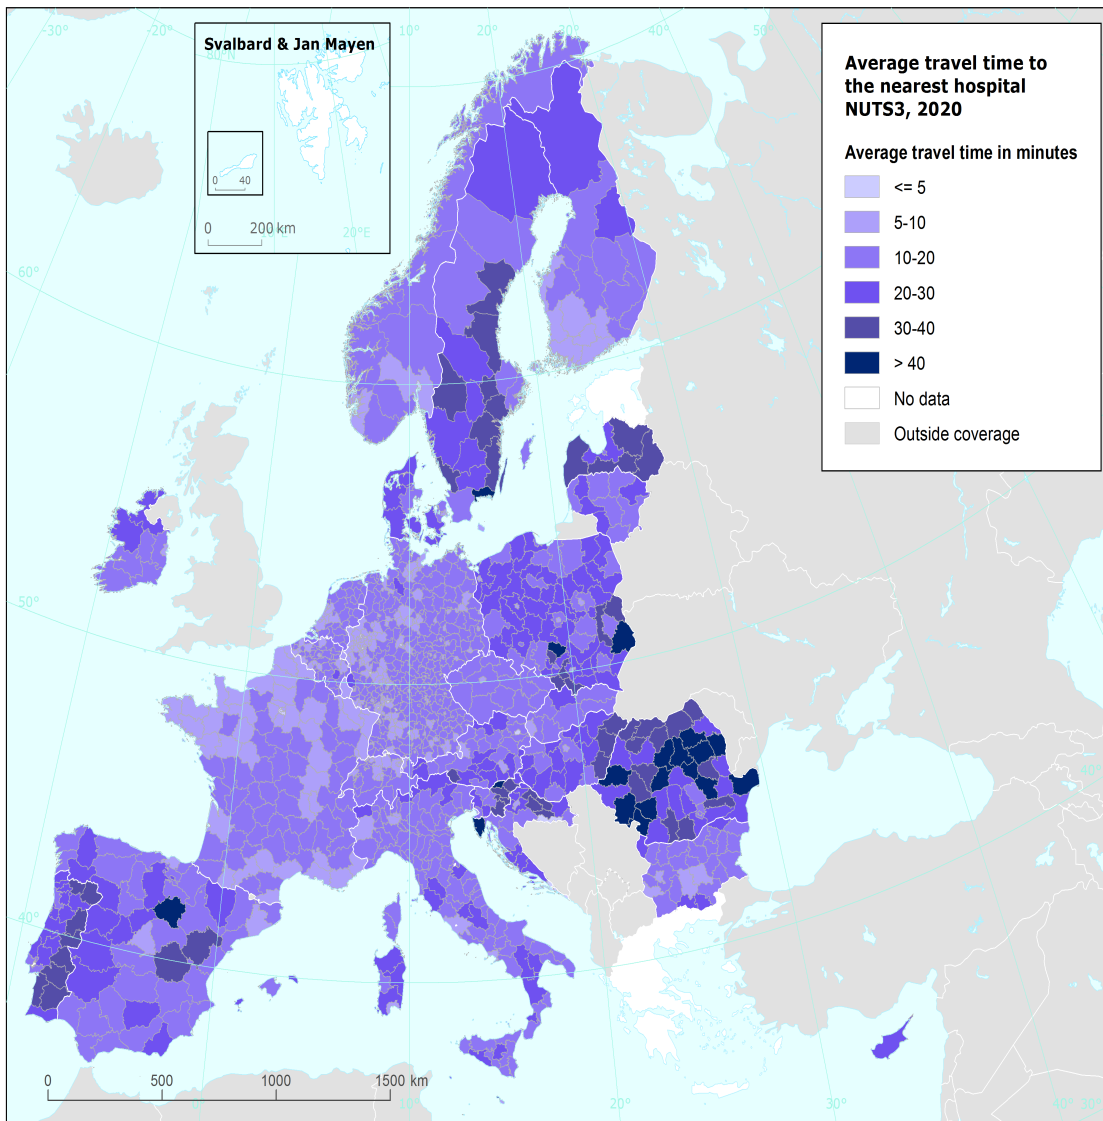

Reference data: Administrative boundaries: ©EuroGeographics, © FAO (UN), © TurkStat Source: European Commission – Eurostat/GISCO

Provided by