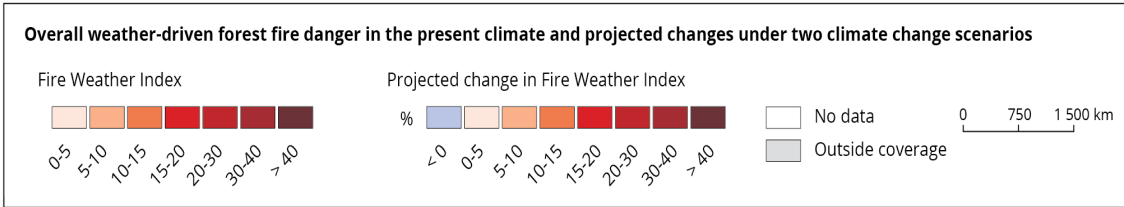

Provided by