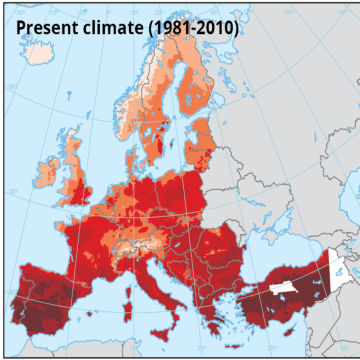

Provided by