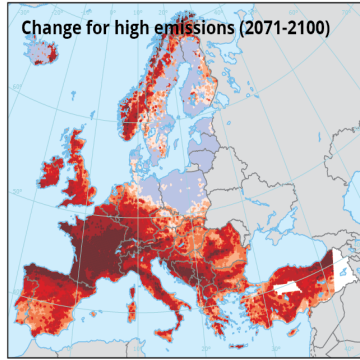

Provided by