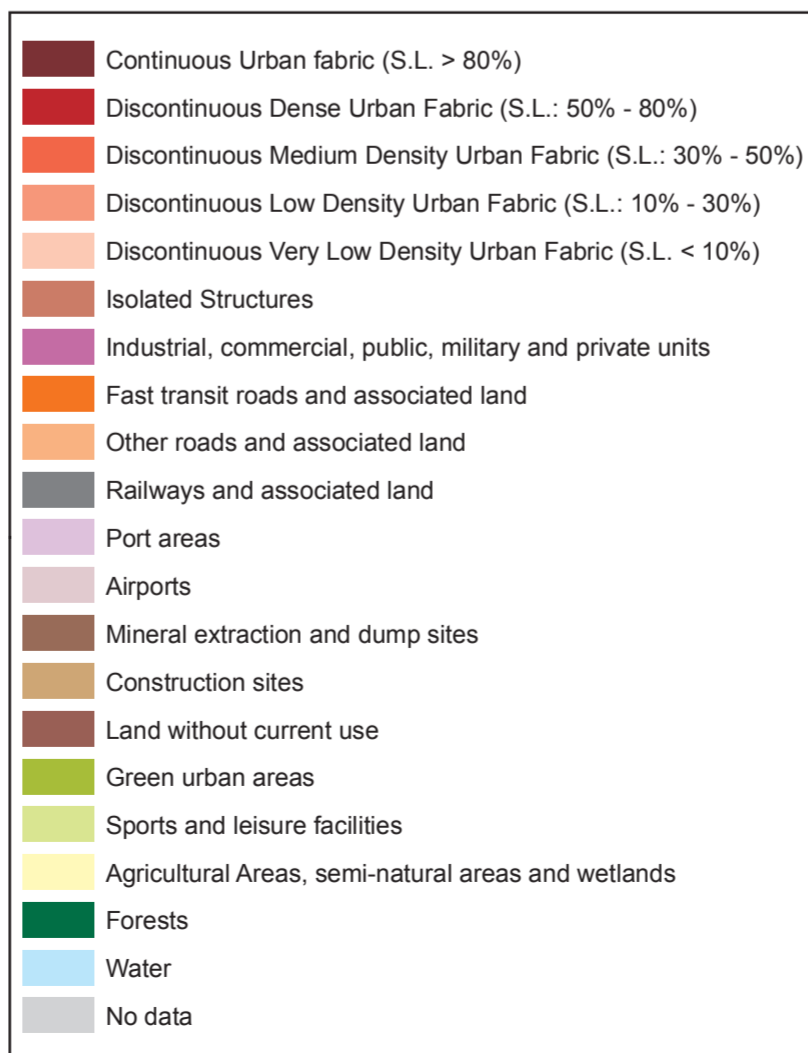

# Firenze

REGIOgis

Gmes  
Observing our planet for a safer world