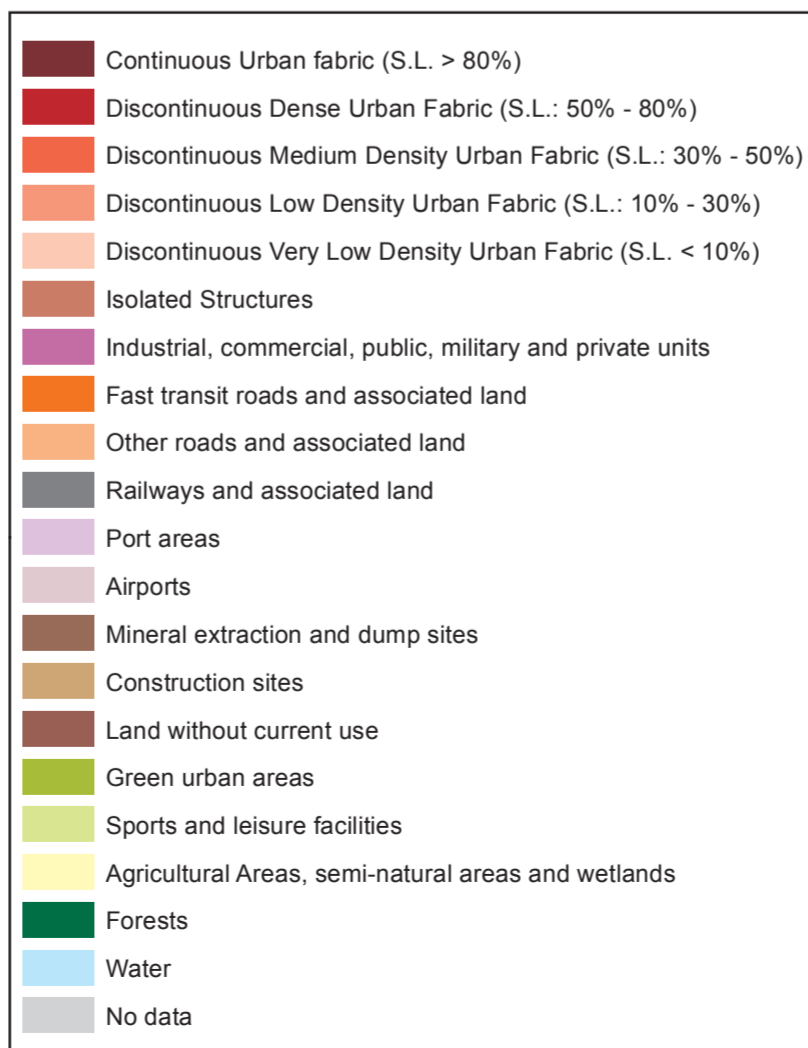

# Wrocław

REGIOgis

Gmes  
Observing our planet for a safer world